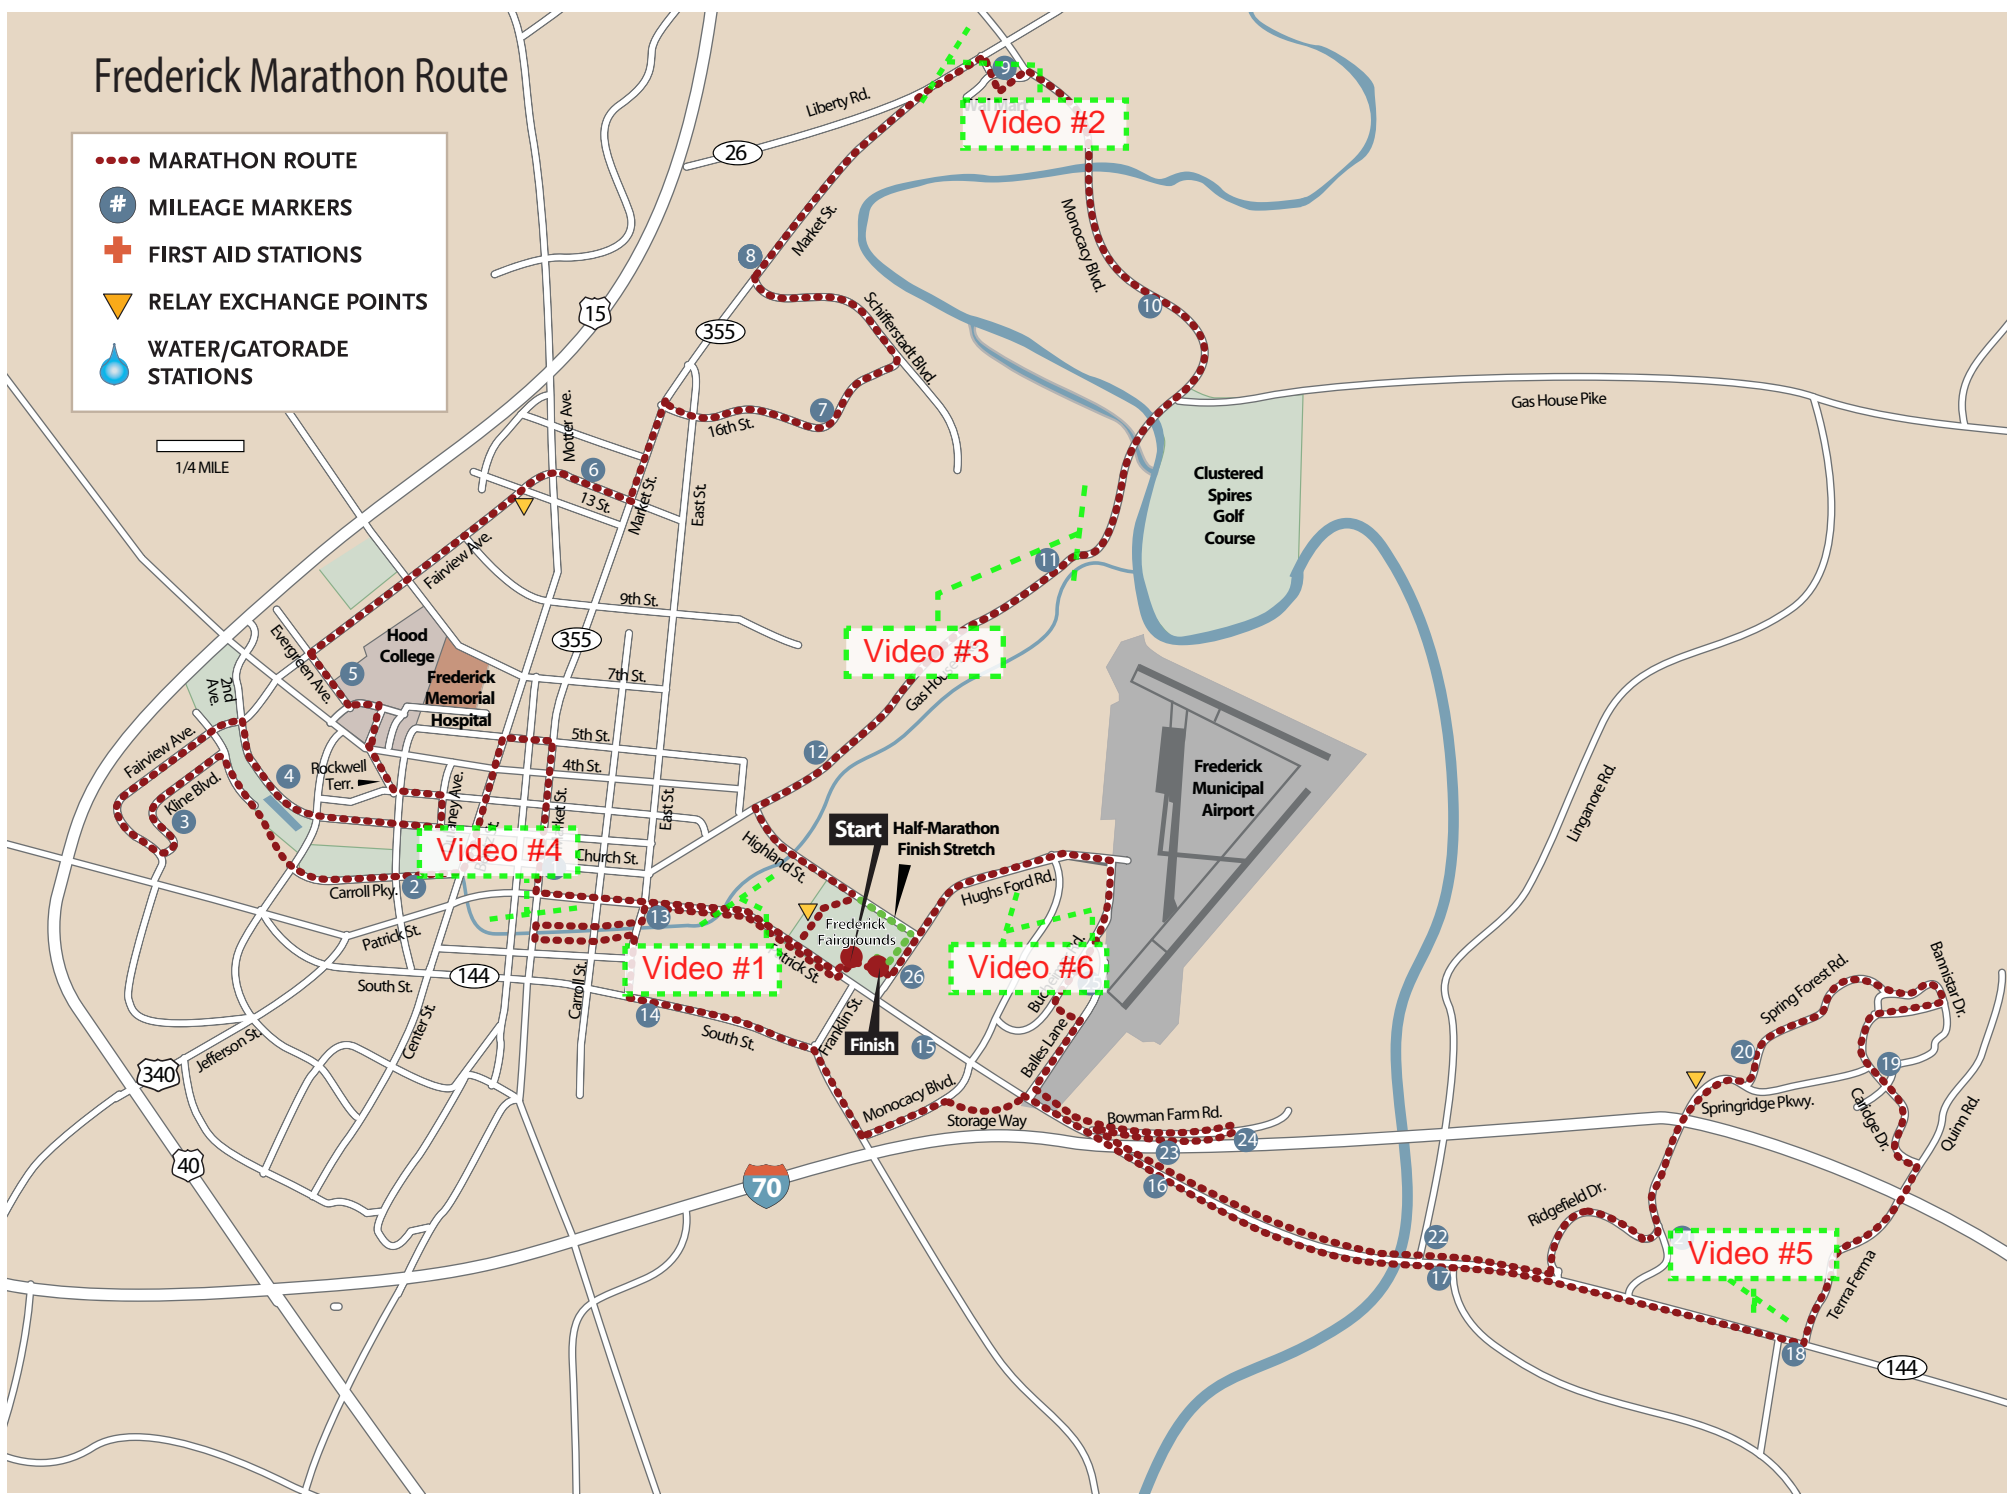

Click on the video boxes to view a video of that portion of the race

Frederick Marathon Route

- MARATHON ROUTE
- MILEAGE MARKERS
- FIRST AID STATIONS
- RELAY EXCHANGE POINTS
- WATER/GATORADE STATIONS

1/4 MILE

Video #2

Video #3

Video #4

Video #1

Video #6

Video #5